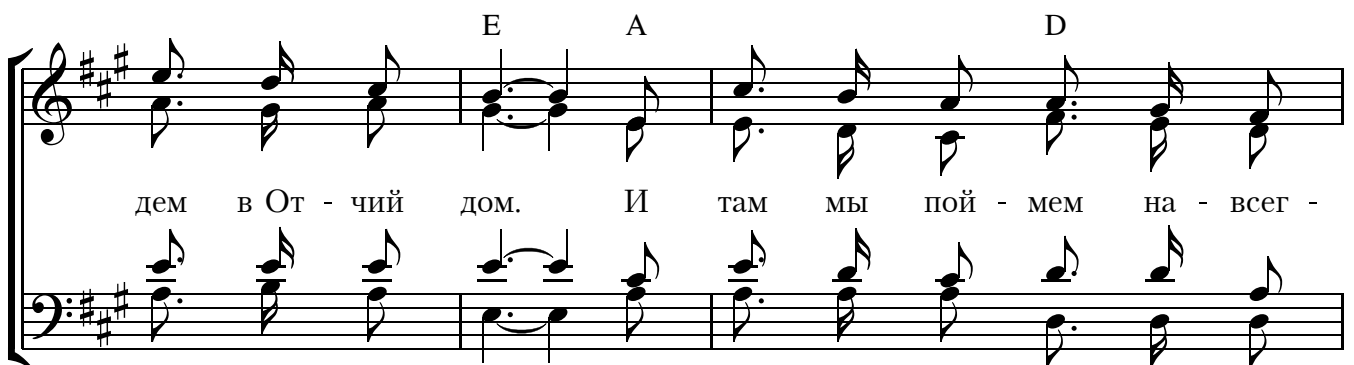

Припев

Ког - да мы свой путь здесь прой - дем, Тог - да мы вой -

дем в От - чий дом. И там мы пой - мем на - всег -

A musical score for a song in Russian. The score is written in G major (one sharp) and 4/4 time. It consists of two staves: a treble clef staff for the guitar and a bass clef staff for the bass. The guitar part features chords: A, E, A, Hm/D, A/E, E7, and A. The bass part features a simple bass line. The lyrics are: да, Что зна - чит лю - бить до кон - ца.